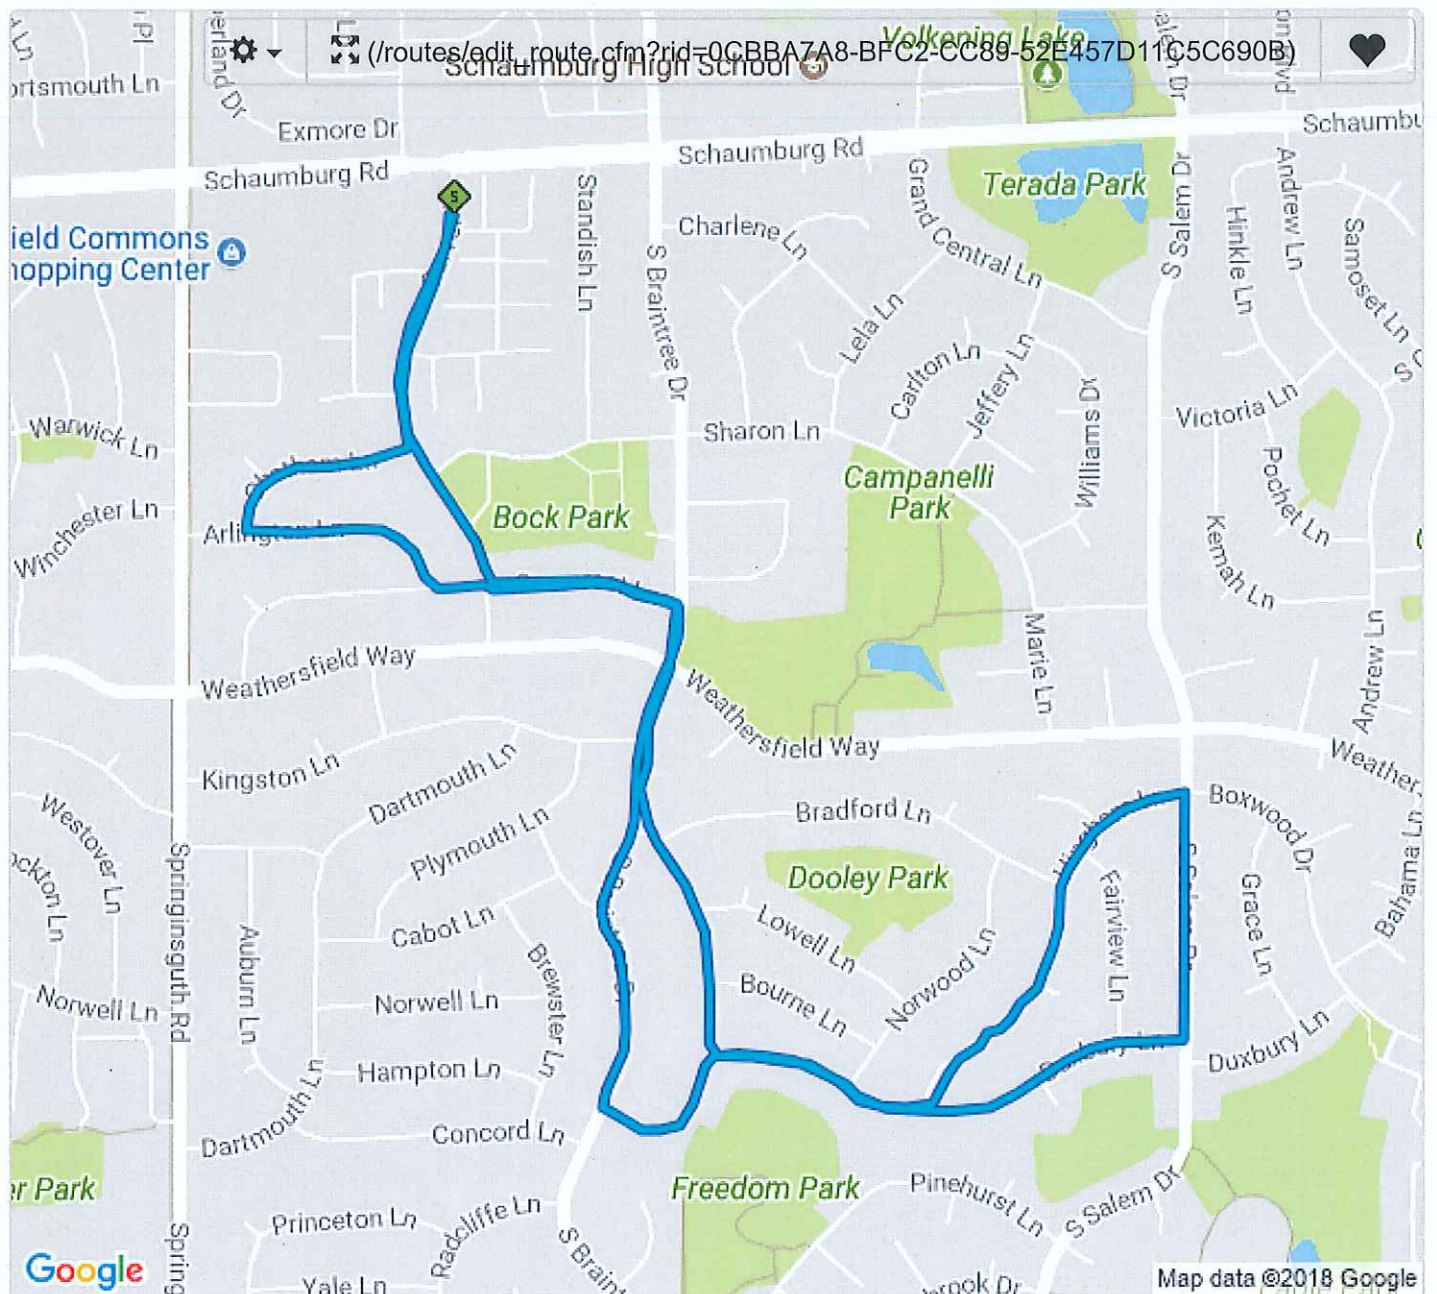

xtramile_4.1mile_vers2 Running Map in Schaumburg (/running-routes/US/Illinois/Schaumburg/), Illinois (/running-routes/US/Illinois/), US (/running-routes/US/)

Created by guest

(/routes/edit_route.cfm?rid=0CBBA7A8-BFC2-CC89-52E457D11C5C690B)

4.1 Mile Route:

Start on Carver

Left on Somerset

Right on Braintree & stay left as it turns into Cambridge

Left on Duxbury

Deadend Left on Salem

Left on Hingham (first street)

Deadend Right on Duxbury

Deadend Left on Cambridge

Deadend Right on Braintree

Left on Somerset (after crossing Weathersfield)

Right on Arlington (after Carver)

Right on Chatham

Left on Carver back to store