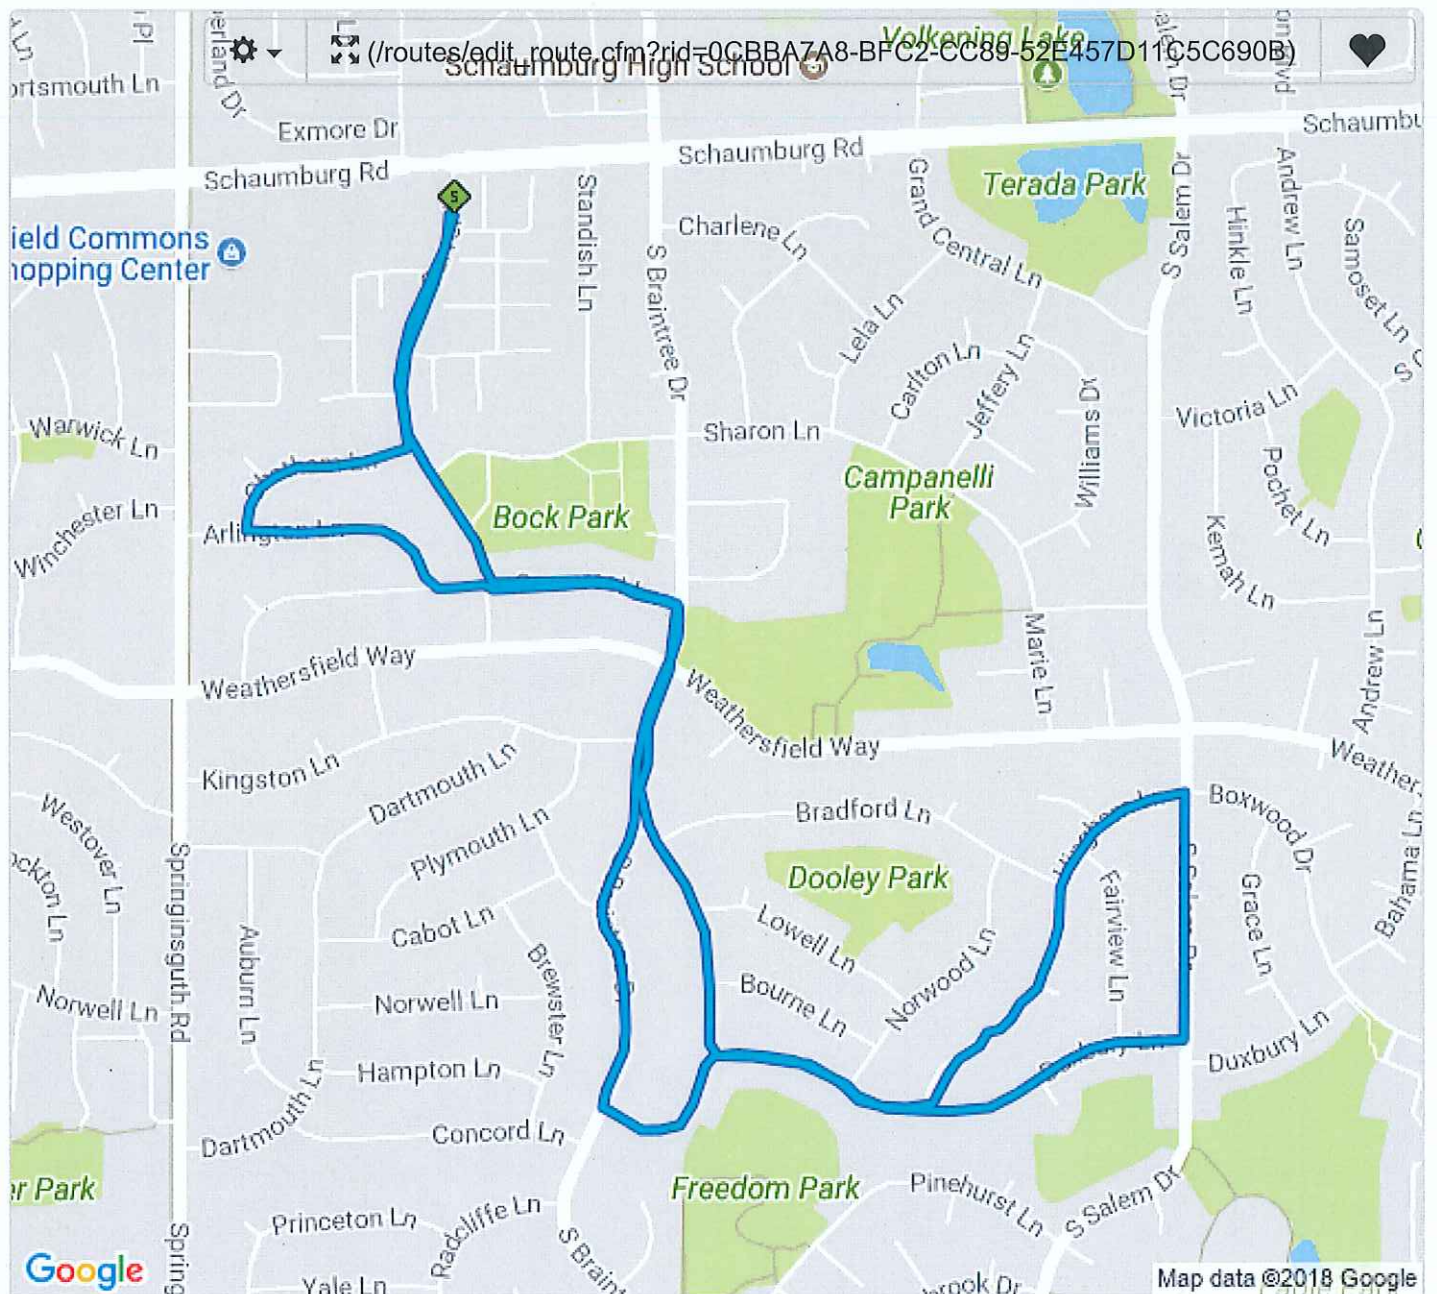

# xtramile\_4.1mile\_vers2 Running Map in Schaumburg (/running-routes/US/Illinois/Schaumburg/), Illinois (/running-routes/US/Illinois/), US (/running-routes/US/)

Created by guest

(/routes/edit\_route.cfm?rid=0CBBA7A8-BFC2-CC89-52E457D11C5C690B)

#### **4.1 Mile Route:**

Start on Carver

Left on Somerset

Right on Braintree & stay left as it turns into Cambridge

Left on Duxbury

Deadend Left on Salem

Left on Hingham (first street)

Deadend Right on Duxbury

Deadend Left on Cambridge

Deadend Right on Braintree

Left on Somerset (after crossing Weathersfield)

Right on Arlington (after Carver)

Right on Chatham

Left on Carver back to store