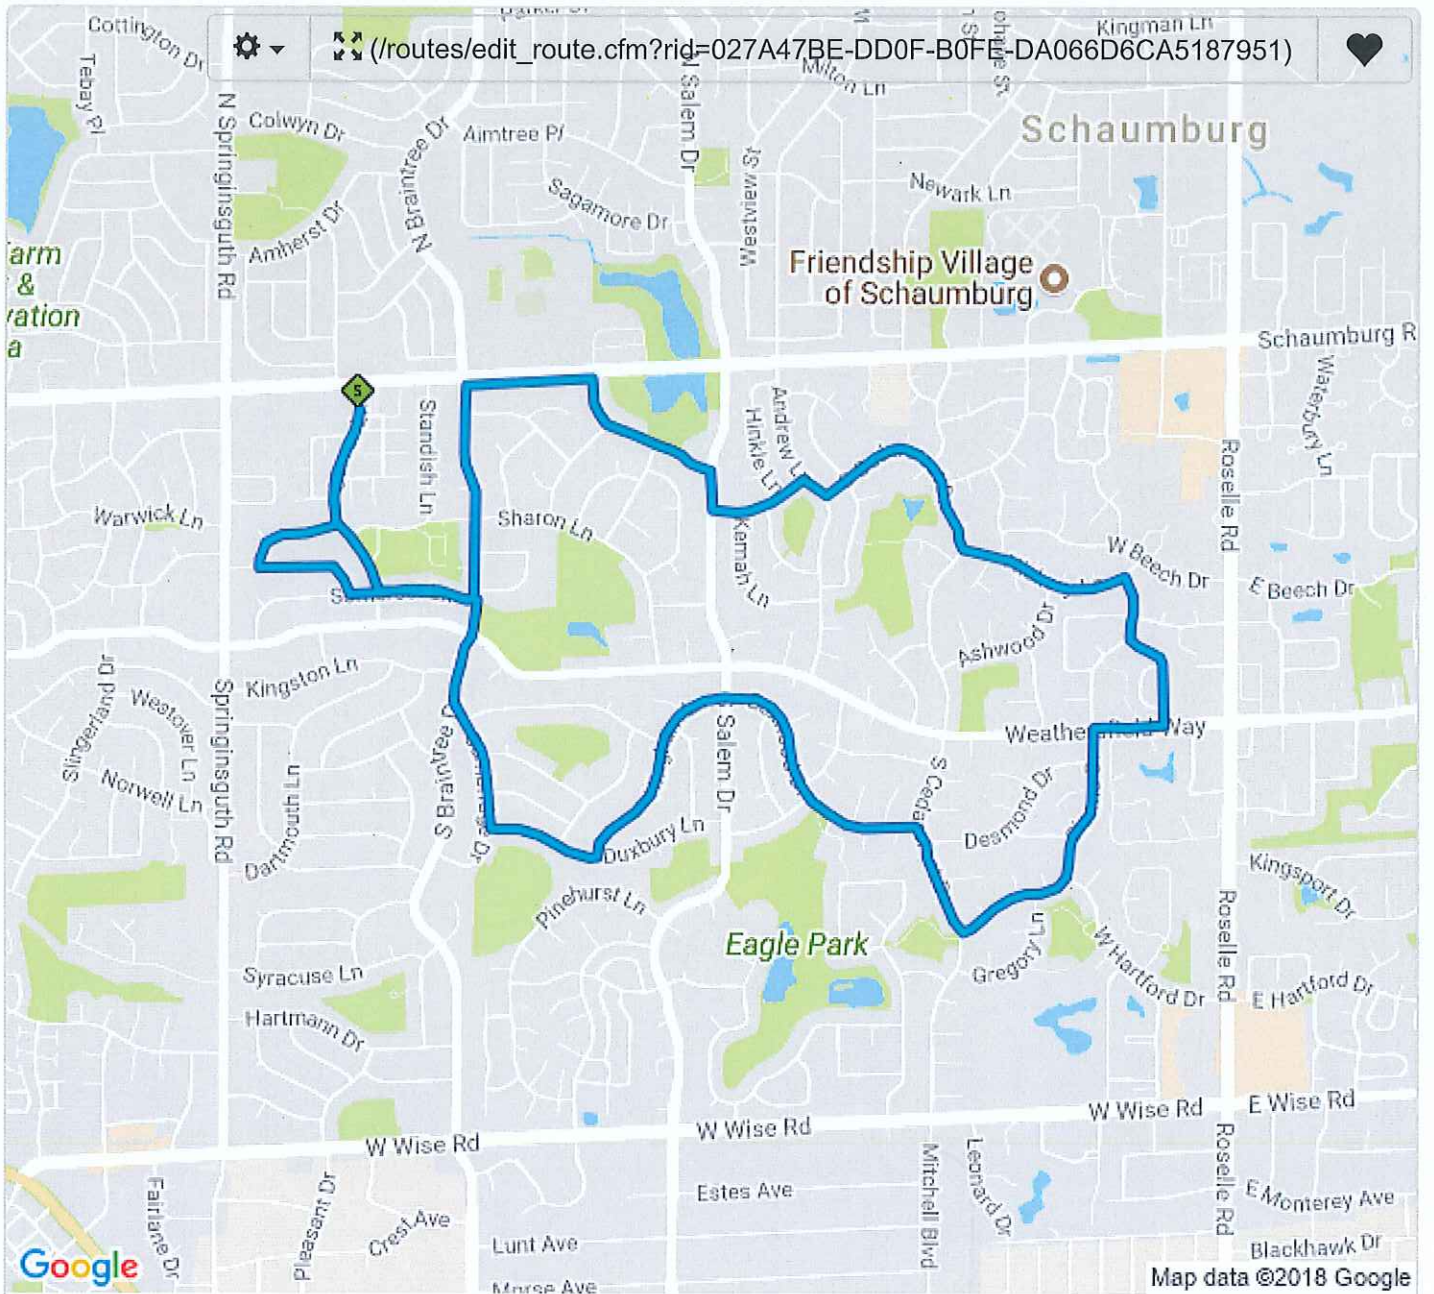

# xtramile\_6.5route\_vers1 Running Map in Schaumburg (/running-routes/US/Illinois/Schaumburg/), Illinois (/running-routes/US/Illinois/), US (/running-routes/US/)

Created by guest

(/routes/edit\_route.cfm?rid=027A47BE-DD0F-B0FE-DA066D6CA5187951)

## **6.6 Mile Route:**

Start on Carver

Left on Somerset

Right on Braintree & stay left as it turns into Cambridge

Left on Duxbury

Left on Hingham – cross Salem & turns into Boxwood

Right on Cedarcrest

Left on Sienna

Right on Weathersfield

Left on Old Mill (1<sup>st</sup> street)

Right on Hazel

Deadend Left on Hickory (this starts the same old route)

Deadend Right on Cedarcrest

Deadend Right on Andrew

Immediate Left on Victoria

Deadend Right on Salem

Immediate Left on Grand Central

Left on Frontage Rd (Schaumburg Rd)

Left on Braintree

Right on Somerset (2nd street after Sharon)

Right on Arlington (the street after Carver)

Right on Chatham (first street)