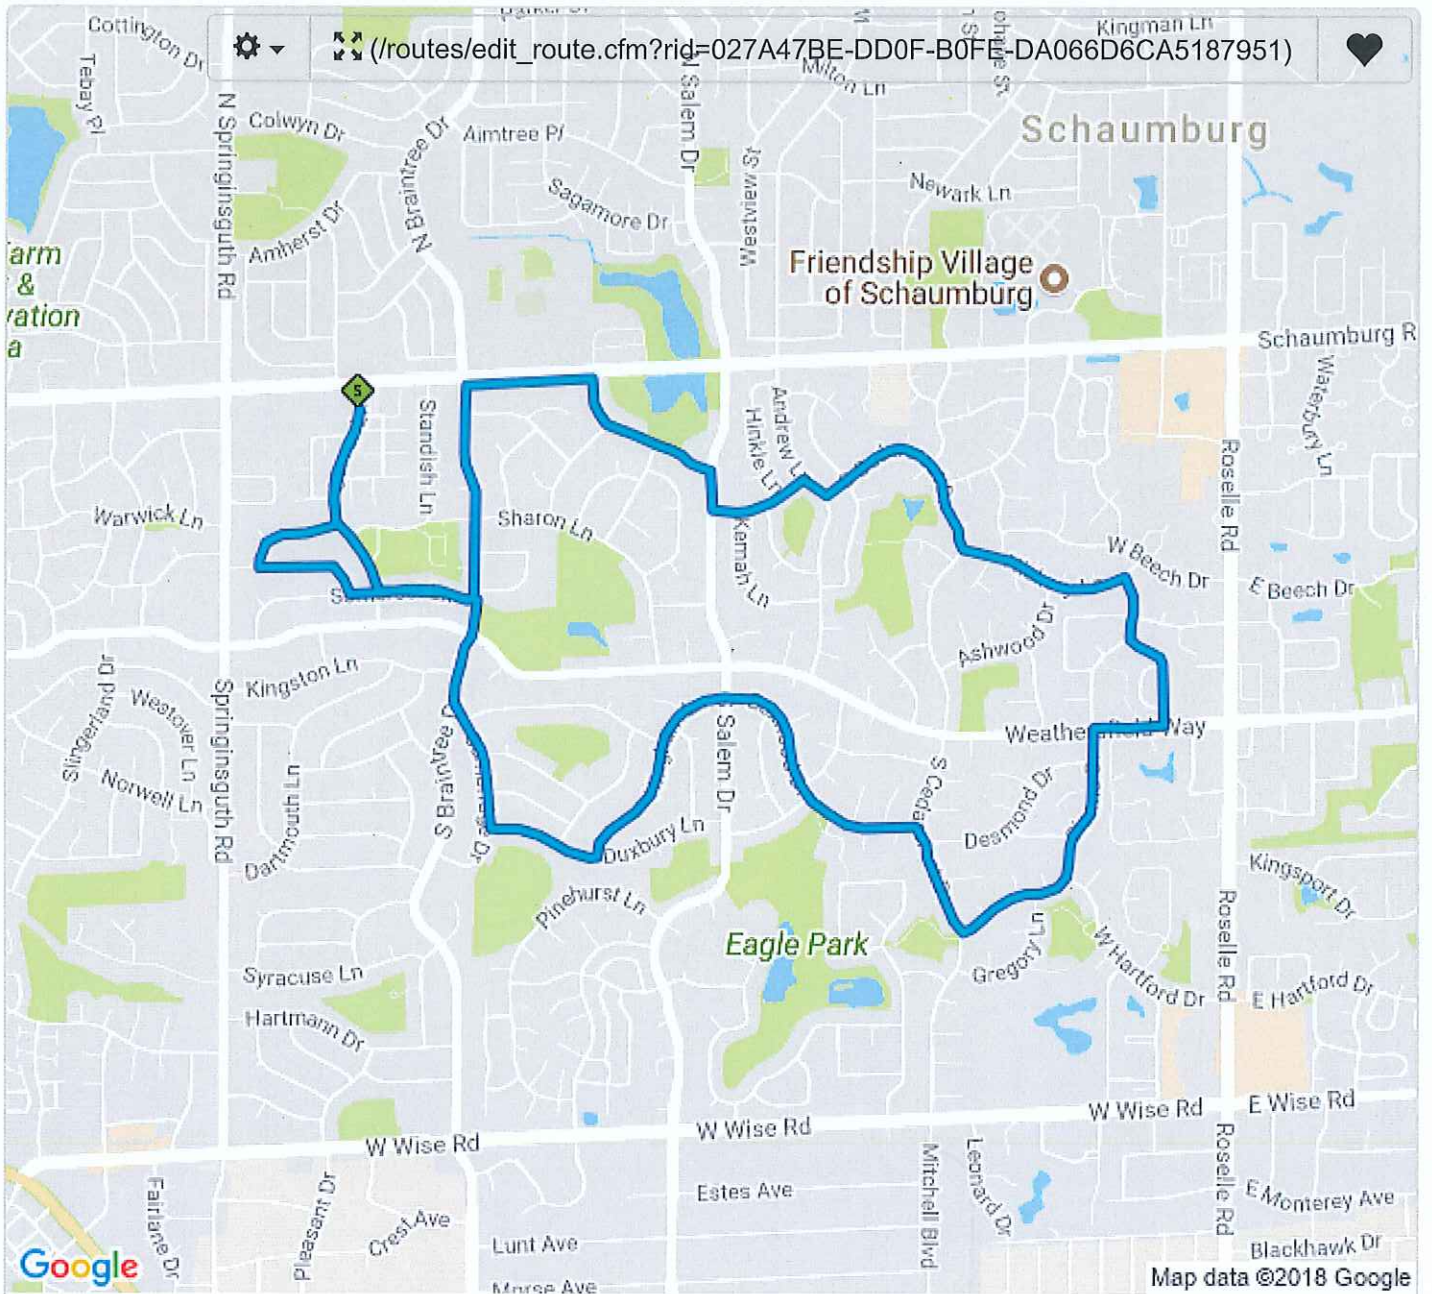

# xtramile\_6.5route\_vers1 Running Map in Schaumburg (/running-routes/US/Illinois/Schaumburg/), Illinois (/running-routes/US/Illinois/), US (/running-routes/US/)

Created by guest

(/routes/edit\_route.cfm?rid=027A47BE-DD0F-B0FE-DA066D6CA5187951)

## **6.6 Mile Route:**

Start on Carver

Left on Somerset

Right on Braintree & stay left as it turns into Cambridge

Left on Duxbury

Left on Hingham – cross Salem & turns into Boxwood

Right on Cedarcrest

Left on Sienna

Right on Weathersfield

Left on Old Mill (1<sup>st</sup> street)

Right on Hazel

Deadend Left on Hickory (this starts the same old route)

Deadend Right on Cedarcrest

Deadend Right on Andrew

Immediate Left on Victoria

Deadend Right on Salem

Immediate Left on Grand Central

Left on Frontage Rd (Schaumburg Rd)

Left on Braintree

Right on Somerset (2nd street after Sharon)

Right on Arlington (the street after Carver)

Right on Chatham (first street)